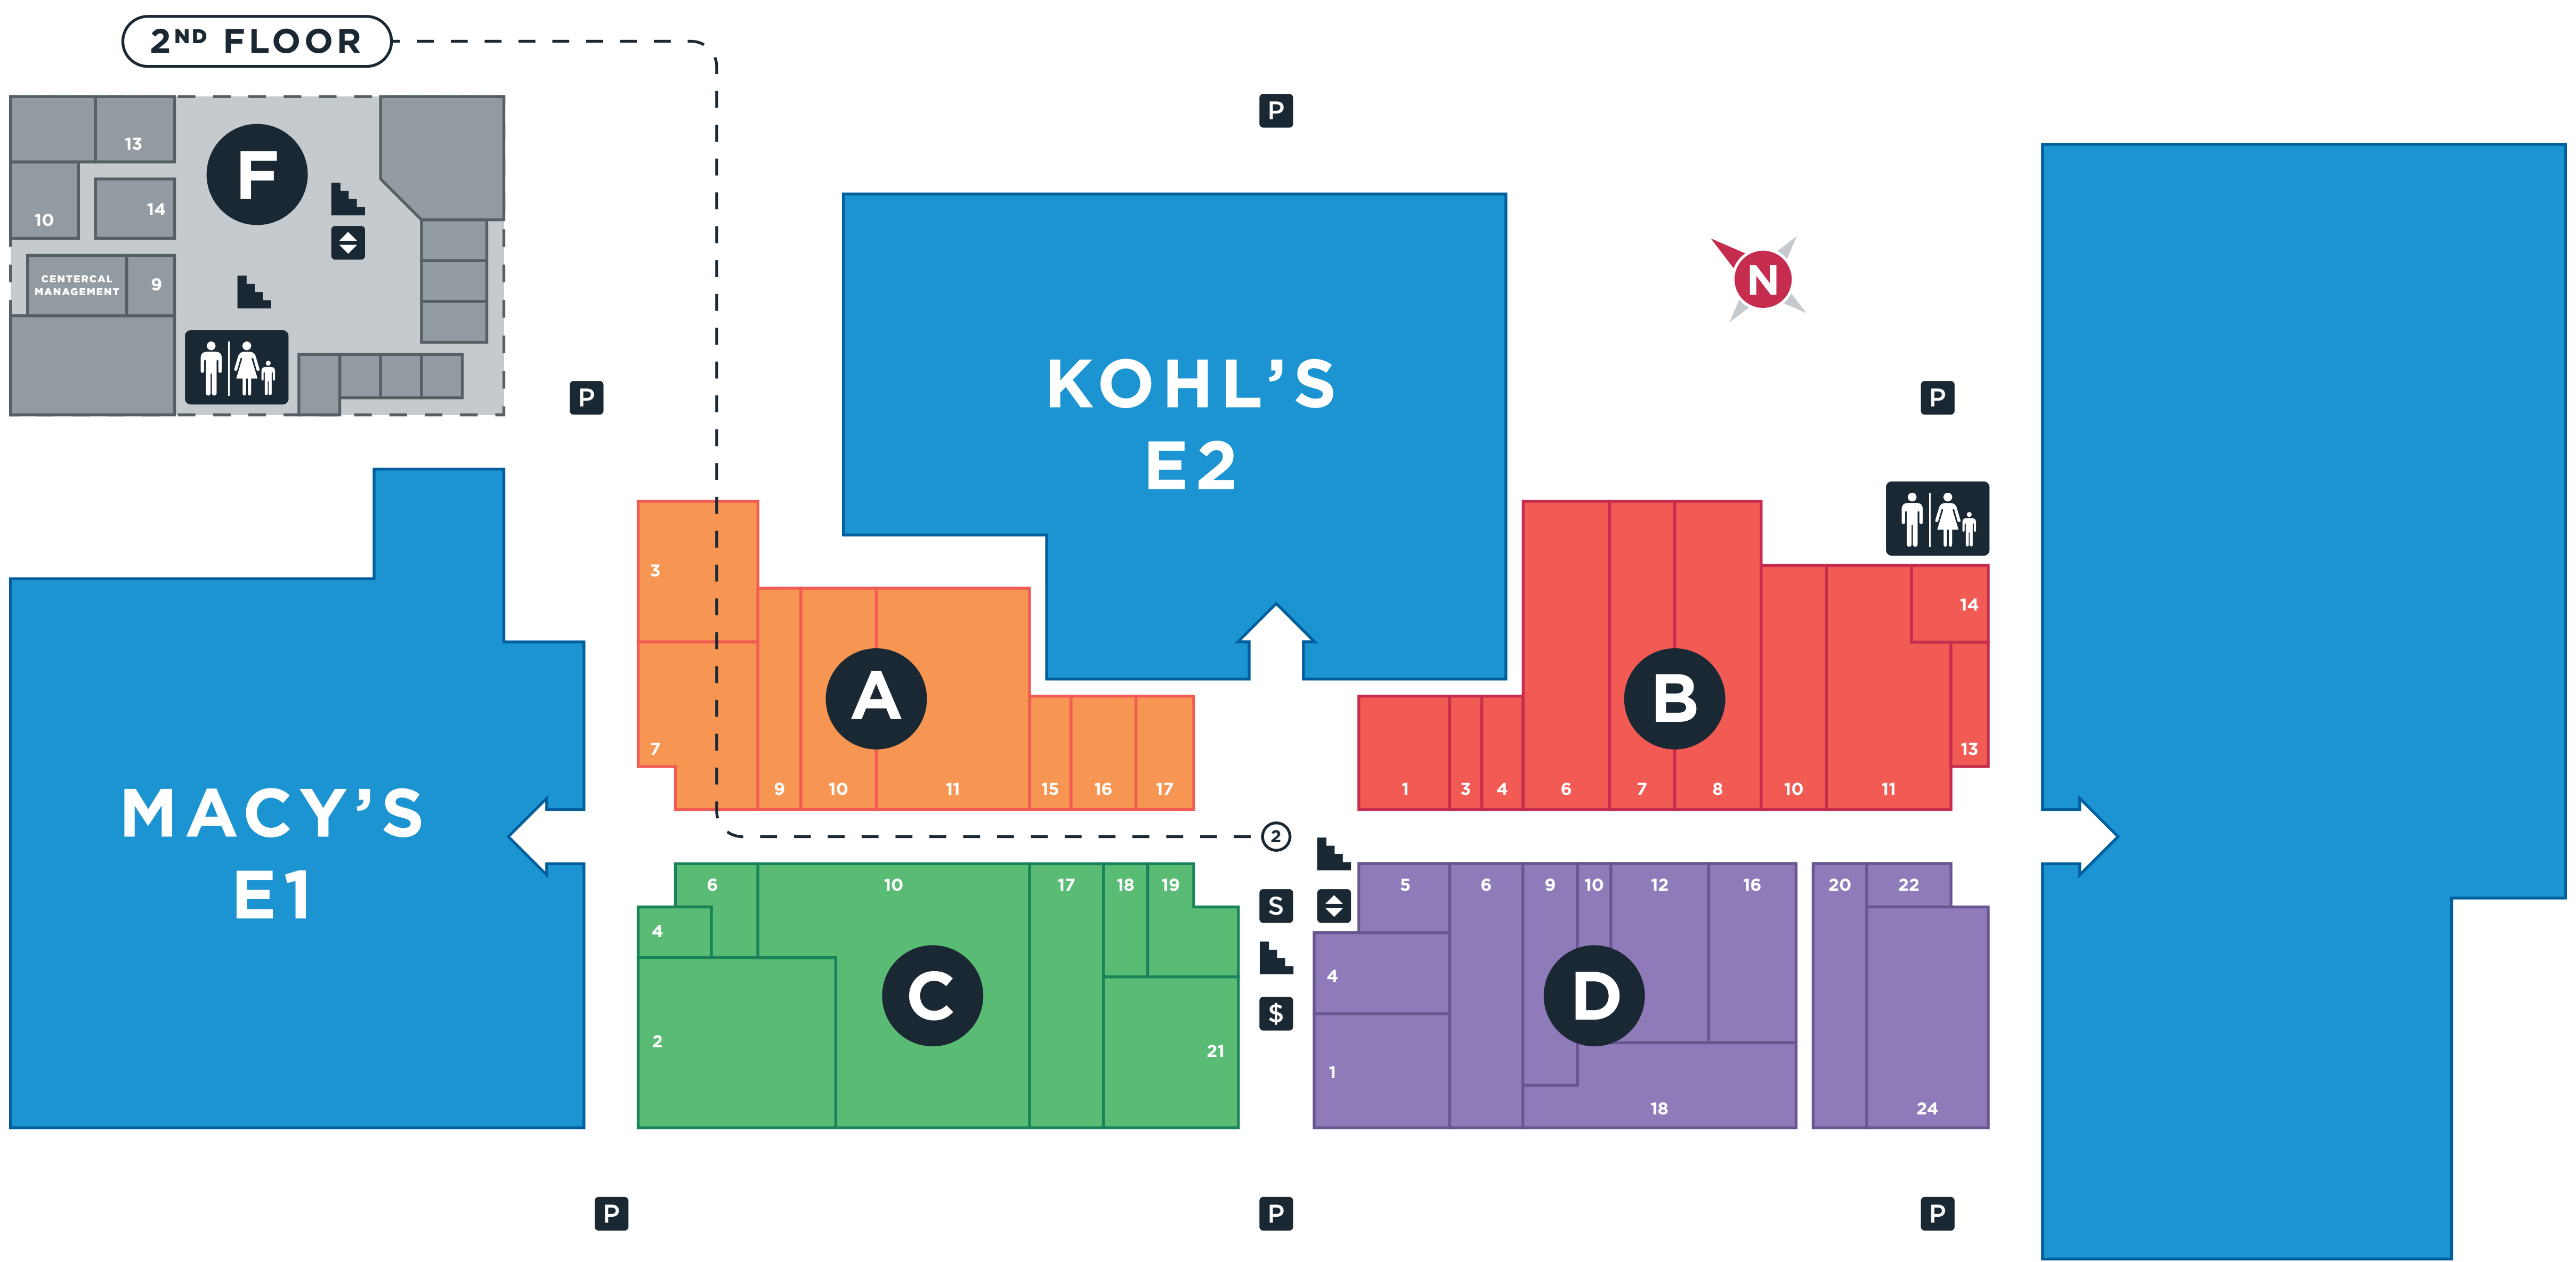

VALLEY MALL

LEGEND

- Restrooms
- Elevator
- Stairs/Escalator
- Security
- ATM
- Parking

APPAREL, ACCESSORIES & JEWELRY

- B6** American Eagle
- B13** American Jewelers
- A9** Bee & Co.
- D6** Buckle
- D20** The Children's Place
- B4** Claire's
- B7** Concept
- C10** Forever 21
- D9** Hot Topic
- B8** JD Sports
- D16** Journeys
- B1** Journeys Kidz
- C18** Just Sports
- D10** Lids
- C19** Kay Jewelers
- E2** Kohl's | Sephora

- E1** Macy's
- D9** Magic XV
- C17** Miniso
- A17** Morgan Jewelers
- A11** PINK
- D3** Spencer's
- B11** Tillys
- A11** Victoria's Secret
- B10** Zumiez

EATS & TREATS

- C6** And Tea
- B3** Auntie Anne's
- C2** Buffalo Wild Wings
- D5** Caffeine Connection
- A6** Cinnabon
- C4** Fruta Rayada El Rey
- D24** Xochimilco
- A3** Yo Yakima Frozen Yogurt

HEALTH, BEAUTY & FITNESS

- D18** Anytime Fitness
- C23** GNC
- B14** Q Nails

SPECIALTY

- D12** Bath & Body Works
- Kiosk** Cellaxs
- Kiosk** Comfort Massage
- Kiosk** Monica's Eyebrows
- Kiosk** Ruzena Fragrances
- C21** Spectrum
- Kiosk** Veronica's Fresh Produce
- Kiosk** WorkSource
- Kiosk** Yakima Valley Visitor Information & Gift Shop

EATS & TREATS

- H3** Famous Dave's
- K11** Fuji
- J2** Mongolian Grill
- K9** Starbucks
- K1** Jersey Mike's

HEALTH, BEAUTY & FITNESS

- J8** Fancy Nails
- J5** Milan Laser Hair Removal
- K13** Rite Aid
- J6** Sally Beauty
- J14** Shopko Optical
- K7** Supercuts
- G6** Ulta Beauty